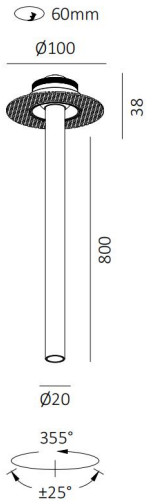

DL3638

6W Trimless Cylinder Spot

Description

Ultra slim design;
Fix&Tilt 2in1;
Long & Slim spot;

Finish

Black/White

Material

Aluminium, PMMA

15D

36D

TECHNICAL CHARACTERISTICS

Light source

Light source: Citizen CLU7R3
Output (W): 500mA 12V
Total power consumption (W): 6W
Color temperature: 2700K/3000K/4000K
CRI: ≥ 90
Photobiological risk: RG1
Real Lumen: 320lm
Qty Leds: 1
Lm/Real W: 53
Life Time: 50.000h L80B20
MacAdam steps: 2
UGR: <14

GEAR

This product is supplied without gear;

Luminaire

Downlight suitable for indoor area
crossing: No
Warranty: 5 Years

The photograph may not match the reference exactly. Please read the product description to identify the finish.